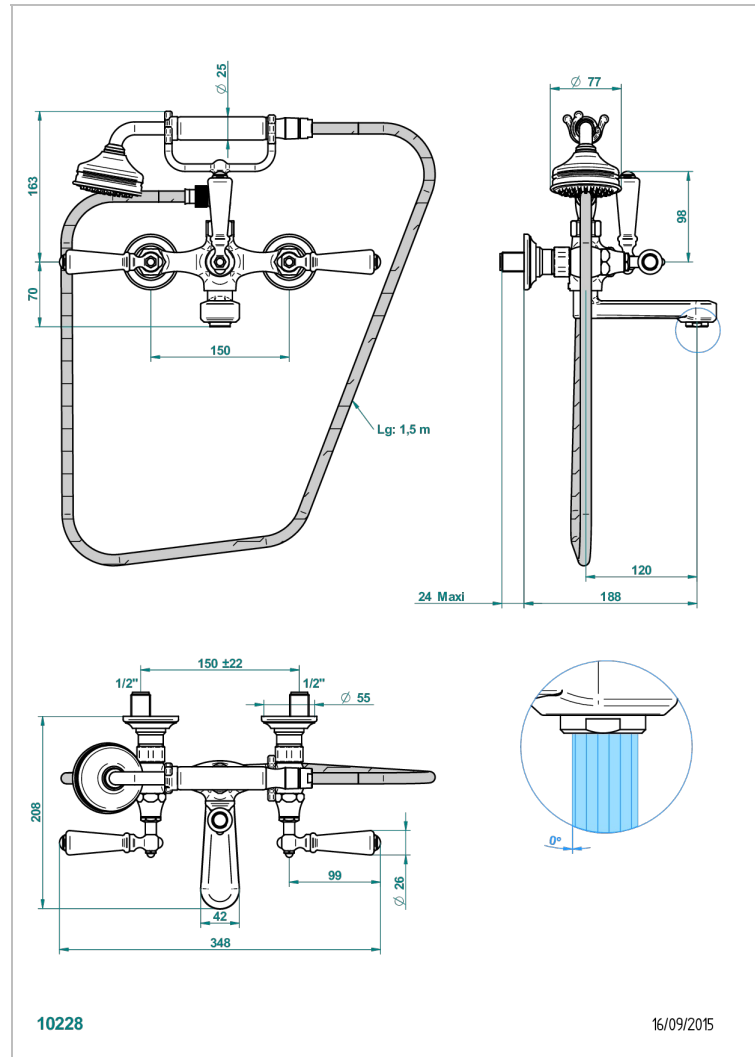

CHARLESTON WITH LEVER

G75-13B

Wall mounted 2-hole bath/shower mixer, shower and hose

CHARACTERISTIC

- ACS : 21ACCLY033

TECHNICAL SPECS

- Recommandé : 3 bars (max. 5 bars) - Advised : 43,5 psi (max. 72 psi)
- Bec : 35 l/min à 3 bars - Douchette : 9,5 l/min à 3 bars
- Spout : 9.26 gpm at 43.5 psi - Handshower : 2.5 gpm at 43.5 psi

STANDARDS

AVAILABLE FINITIONS

Antique nickel - H28
Black ceram - D30
Blush PVD - H62
Brass color PVD - H49
Brown bronze color PVD - F33
Gold color PVD - H52

Graphite PVD - H64
Lacquered light bronze - D01
Matt Umber PVD - H67
Matt blush PVD - H60
Matt brass color PVD - H50
Matt brown bronze color PVD - F34