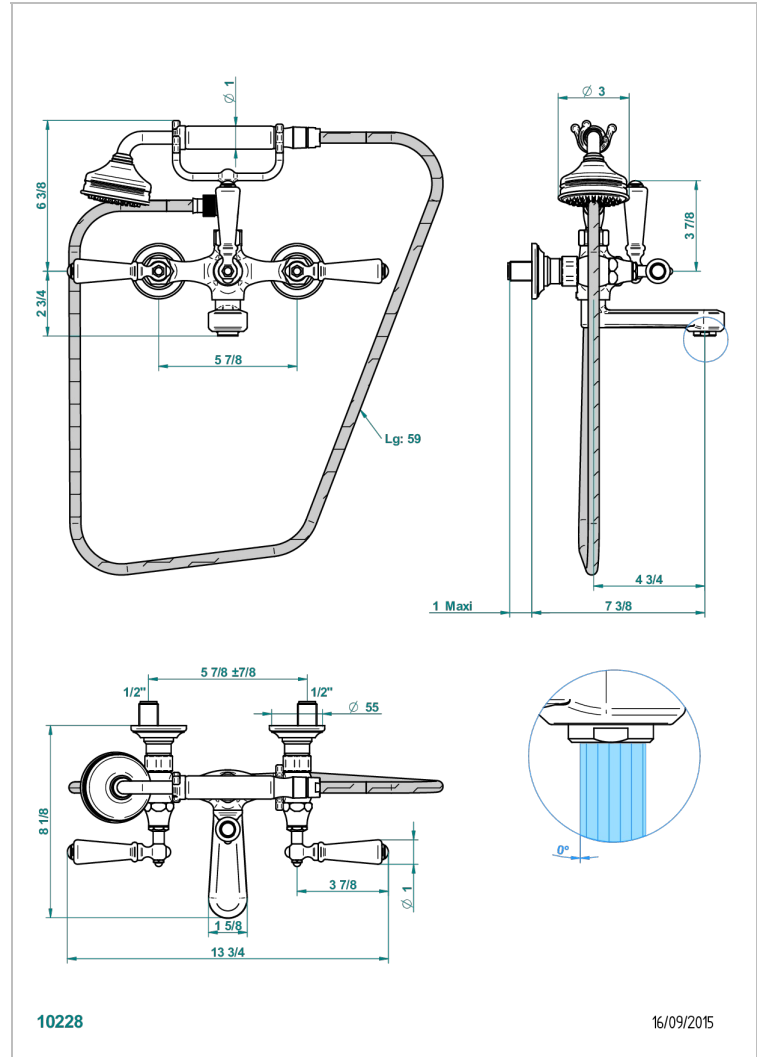

# CHARLESTON WITH LEVER

G75-13B

Wall mounted 2-hole bath/shower mixer, shower and hose

## CHARACTERISTIC

- ACS : 21ACCLY033

## TECHNICAL SPECS

- Recommandé : 3 bars (max. 5 bars) - Advised : 43,5 psi (max. 72 psi)
- Bec : 35 l/min à 3 bars - Douchette : 9,5 l/min à 3 bars
- Spout : 9.26 gpm at 43.5 psi - Handshower : 2.5 gpm at 43.5 psi