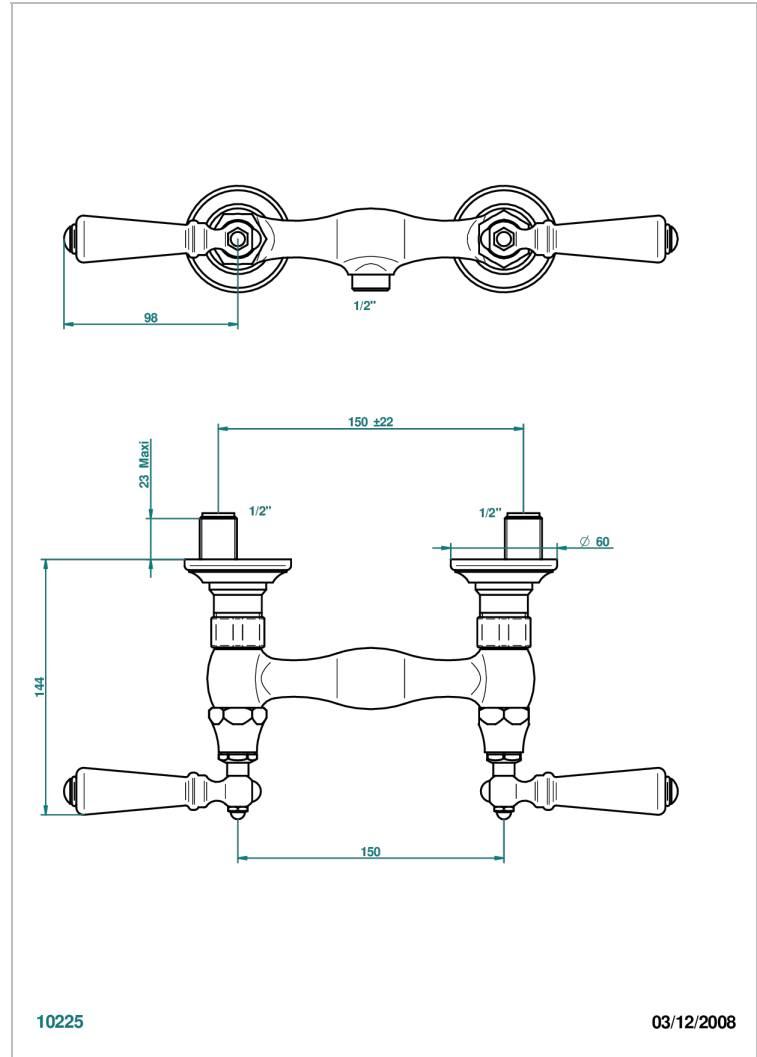

# CHARLESTON WITH LEVER

G75-64

Wall mounted shower mixer 1/2" - 150 mm centres - no hose

THG<sup>®</sup>  
PARIS

## CHARACTERISTIC

- ACS : 17ACCLY652
- NF : NF EN 200 - IA - Chrome