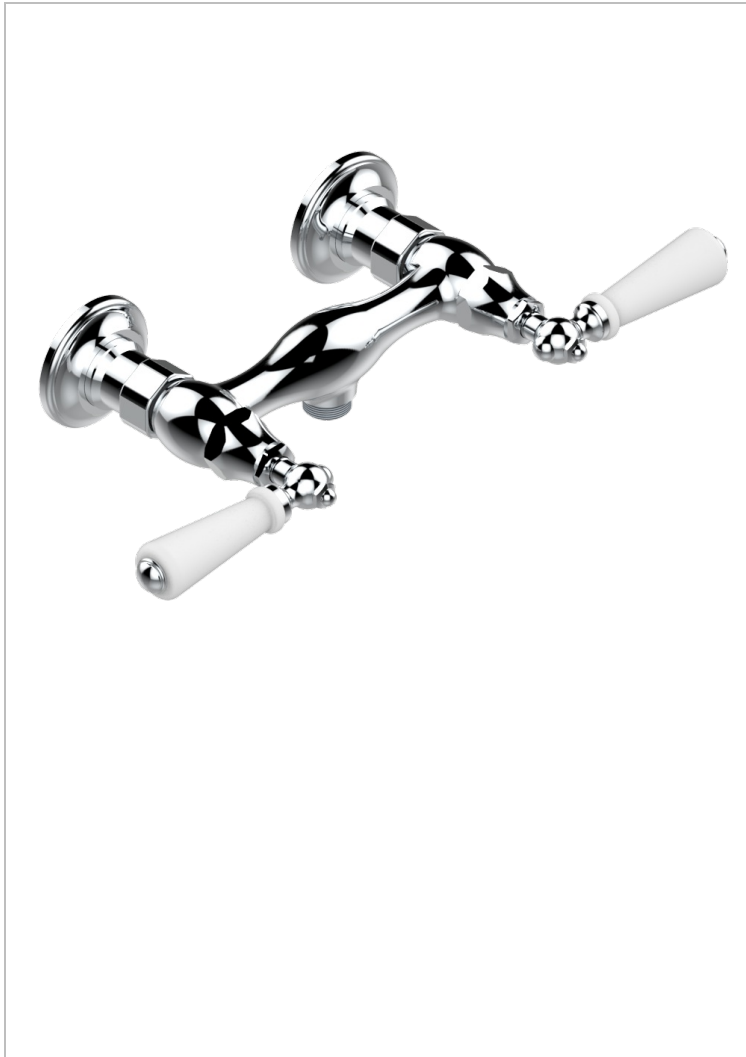

# CHARLESTON WITH LEVER

G75-64

Wall mounted shower mixer 1/2" - 150 mm centres - no hose

THG<sup>®</sup>  
PARIS

## CHARACTERISTIC

- ACS : 17ACCLY652
- NF : NF EN 200 - IA - Chrome

## AVAILABLE FINITIONS

Antique nickel - H28  
Black ceram - D30  
Blush PVD - H62  
Brass color PVD - H49  
Brown bronze color PVD - F33  
Gold color PVD - H52

Graphite PVD - H64  
Lacquered light bronze - D01  
Matt Umber PVD - H67  
Matt blush PVD - H60  
Matt brass color PVD - H50  
Matt brown bronze color PVD - F34