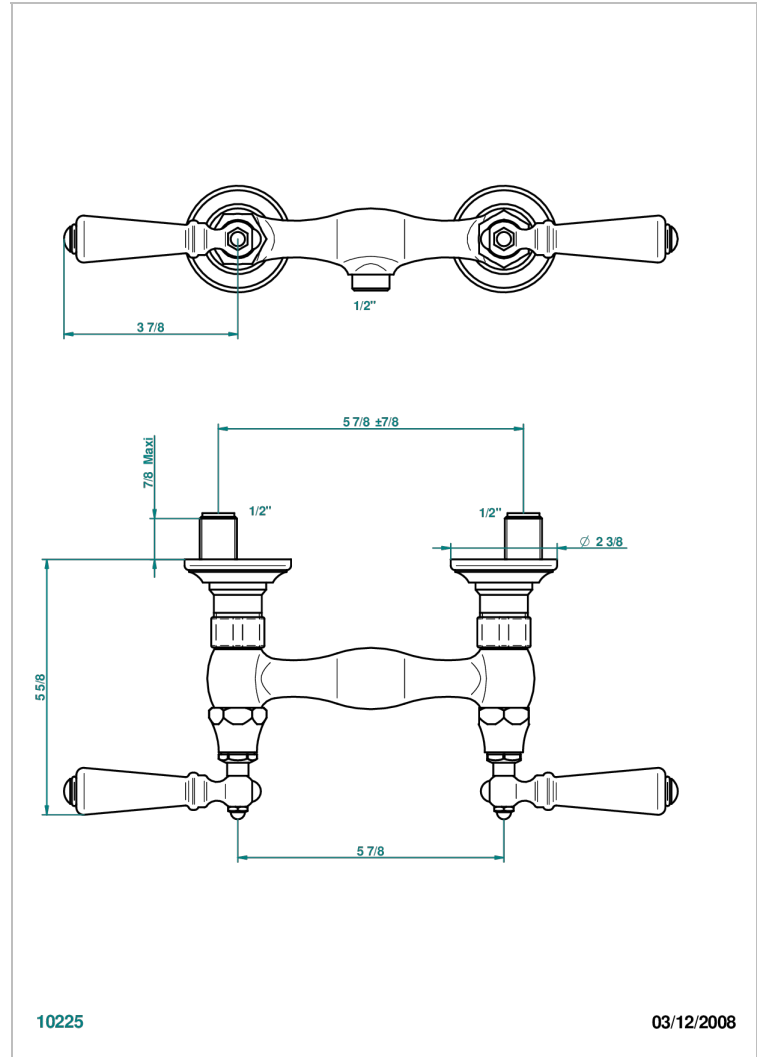

# CHARLESTON WITH LEVER

G75-64

Wall mounted shower mixer 1/2" - 150 mm centres - no hose

## CHARACTERISTIC

- ACS : 17ACCLY652
- NF : NF EN 200 - IA - Chrome