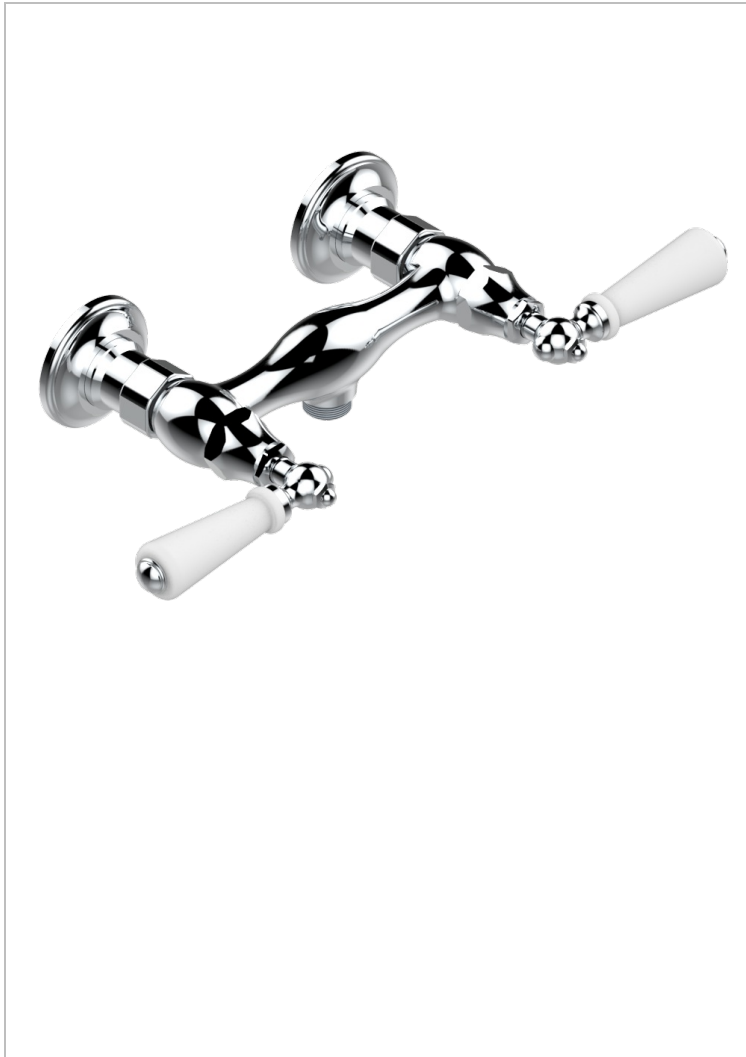

# CHARLESTON WITH LEVER

G75-64

Wall mounted shower mixer 1/2" - 150 mm centres - no hose

## CHARACTERISTIC

- ACS : 17ACCLY652
- NF : NF EN 200 - IA - Chrome

## AVAILABLE FINITIONS

Antique nickel - H28  
Black ceram - D30  
Blush PVD - H62  
Brass color PVD - H49  
Brown bronze color PVD - F33  
Gold color PVD - H52

Graphite PVD - H64  
Lacquered light bronze - D01  
Matt Umber PVD - H67  
Matt blush PVD - H60  
Matt brass color PVD - H50  
Matt brown bronze color PVD - F34