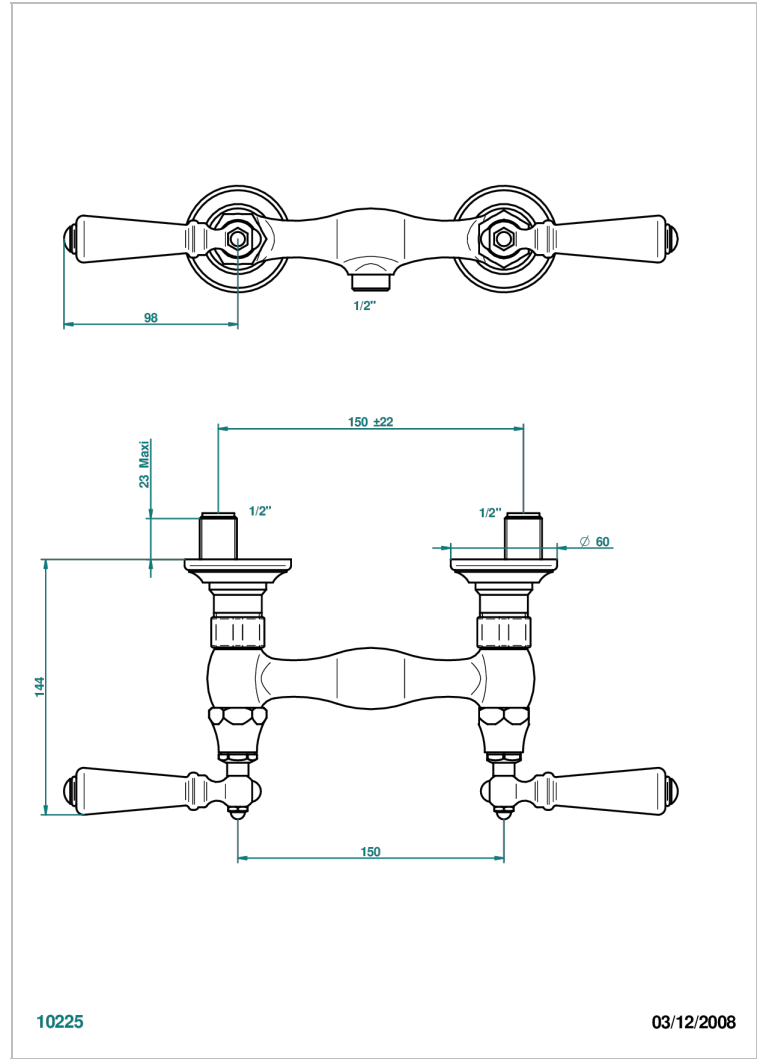

1900 WITH LEVER

G28-64

Wall mounted shower mixer 1/2" - 150 mm centres - no hose

CHARACTERISTIC

- ACS : 17ACCLY652
- NF : NF EN 200 - IA - Chrome

STANDARDS

AVAILABLE FINITIONS

Antique nickel - H28
Black ceram - D30
Blush PVD - H62
Brass color PVD - H49
Brown bronze color PVD - F33
Gold color PVD - H52