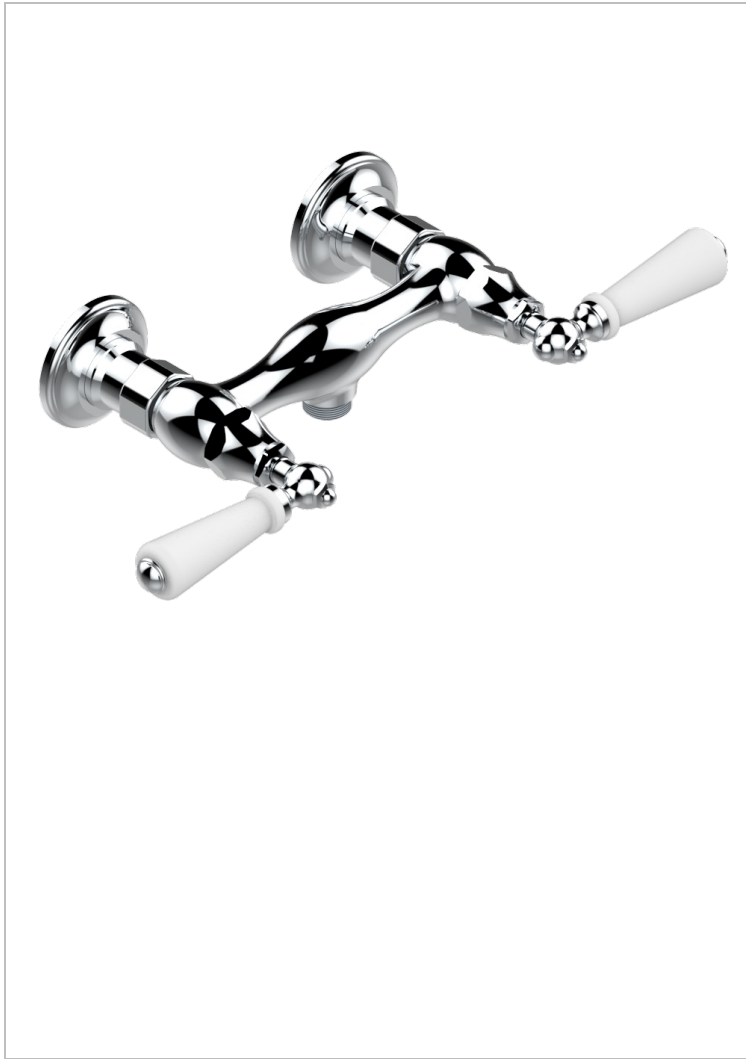

1900 WITH LEVER

G28-64

Wall mounted shower mixer 1/2" - 150 mm centres - no hose

CHARACTERISTIC

- ACS : 17ACCLY652
- NF : NF EN 200 - IA - Chrome

STANDARDS

AVAILABLE FINITIONS

Antique nickel - H28
Black ceram - D30
Blush PVD - H62
Brass color PVD - H49
Brown bronze color PVD - F33
Gold color PVD - H52

Graphite PVD - H64
Lacquered light bronze - D01
Matt Umber PVD - H67
Matt blush PVD - H60
Matt brass color PVD - H50
Matt brown bronze color PVD - F34

Matt chrome - C02
Matt gold - F07
Matt gold color PVD - H53
Matt graphite PVD - H65
Matt nickel (color finish) - C01
Matt nickel color PVD - H56

Natural smoked Brass - A13
Nickel color PVD - H55
Polished chrome (color finish) - A02
Polished chrome / Polished gold (color finish) - G02
Polished gold (color finish) - F01
Polished nickel - B01

Soft gold - F30
Soft matt gold - F31
Umber PVD - H66
Varnished matt antique red copper (color finish) - H07