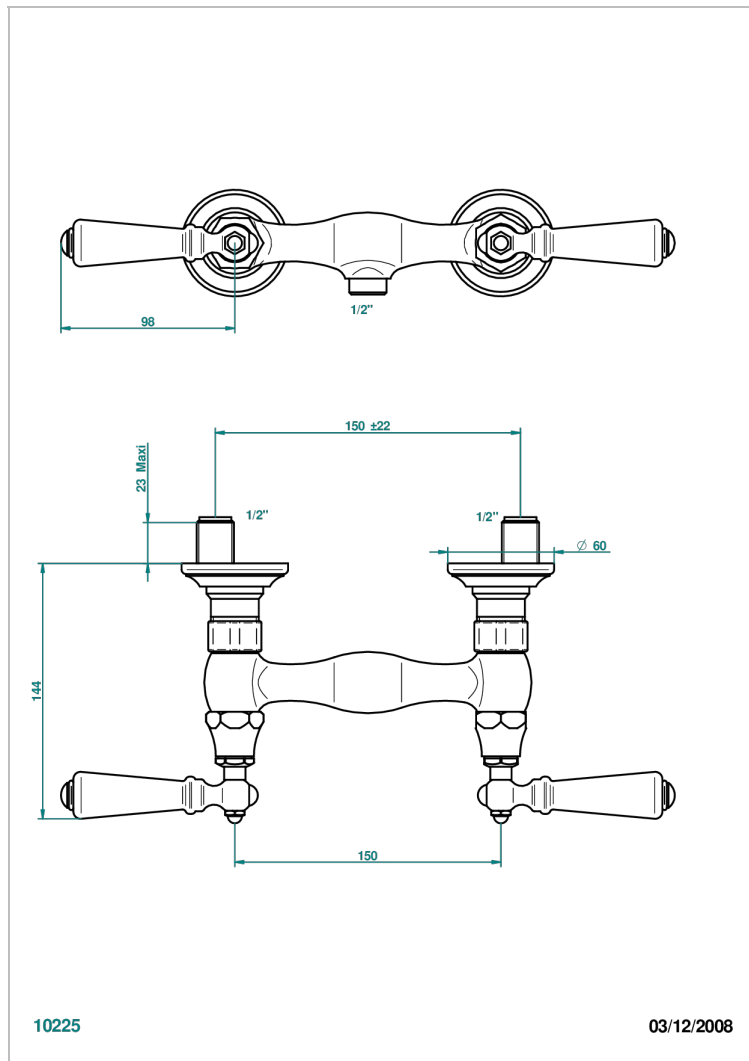

BROADWAY WITH LEVER

A04-64

Wall mounted shower mixer 1/2" - 150 mm centres - no hose

CHARACTERISTIC

- ACS : 17ACCLY652
- NF : NF EN 200 - IA - Chrome

STANDARDS

AVAILABLE FINITIONS

Antique nickel - H28
Black ceram - D30
Blush PVD - H62
Brass color PVD - H49
Brown bronze color PVD - F33
Gold color PVD - H52