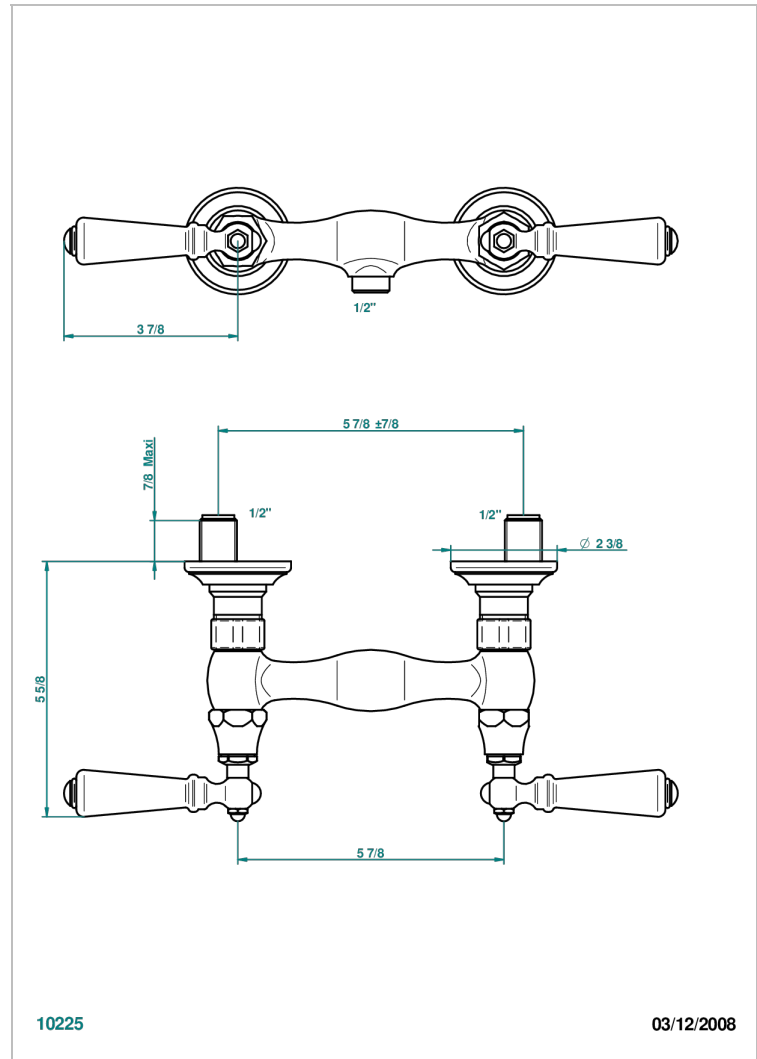

BROADWAY WITH LEVER

A04-64

Wall mounted shower mixer 1/2" - 150 mm centres - no hose

THG[®]
PARIS

CHARACTERISTIC

- ACS : 17ACCLY652
- NF : NF EN 200 - IA - Chrome

STANDARDS

AVAILABLE FINITIONS