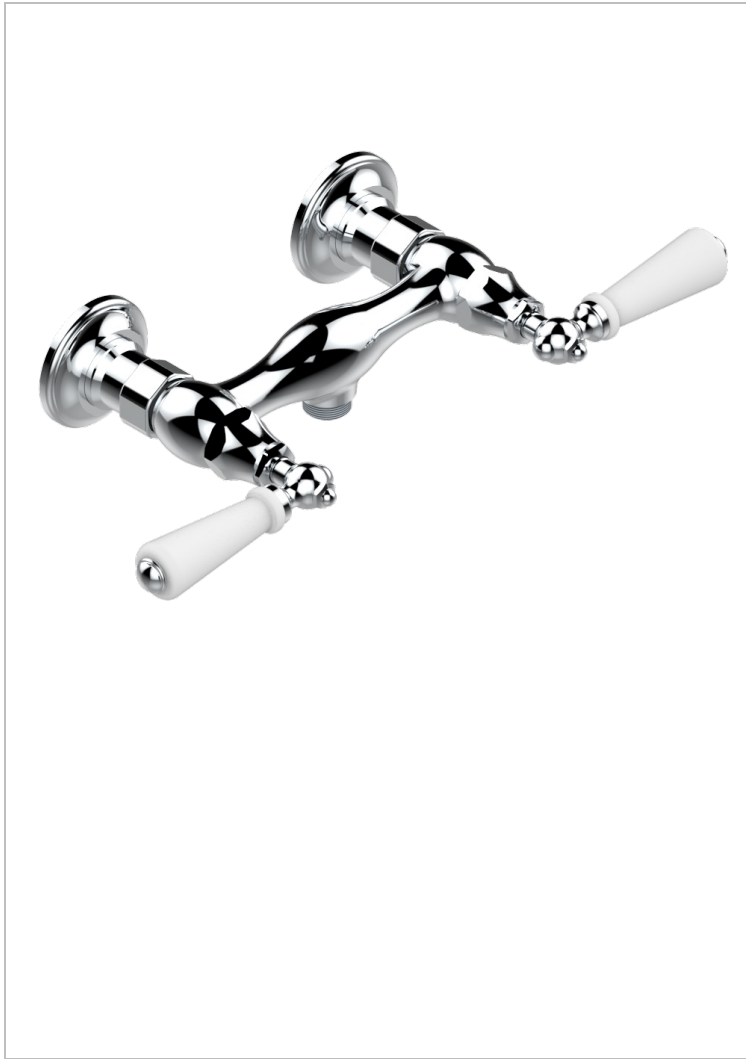

BROADWAY WITH LEVER

A04-64

Wall mounted shower mixer 1/2" - 150 mm centres - no hose

THG[®]
PARIS

CHARACTERISTIC

- ACS : 17ACCLY652
- NF : NF EN 200 - IA - Chrome

STANDARDS

AVAILABLE FINITIONS

Antique nickel - H28
Black ceram - D30
Blush PVD - H62
Brass color PVD - H49
Brown bronze color PVD - F33
Gold color PVD - H52

Graphite PVD - H64
Lacquered light bronze - D01
Matt Umber PVD - H67
Matt blush PVD - H60
Matt brass color PVD - H50
Matt brown bronze color PVD - F34

Matt chrome - C02
Matt gold - F07
Matt gold color PVD - H53
Matt graphite PVD - H65
Matt nickel (color finish) - C01
Matt nickel color PVD - H56

Natural smoked Brass - A13
Nickel color PVD - H55
Polished chrome (color finish) - A02
Polished chrome / Polished gold (color finish) - G02
Polished gold (color finish) - F01
Polished nickel - B01

Soft gold - F30
Soft matt gold - F31
Umber PVD - H66
Varnished matt antique red copper (color finish) - H07