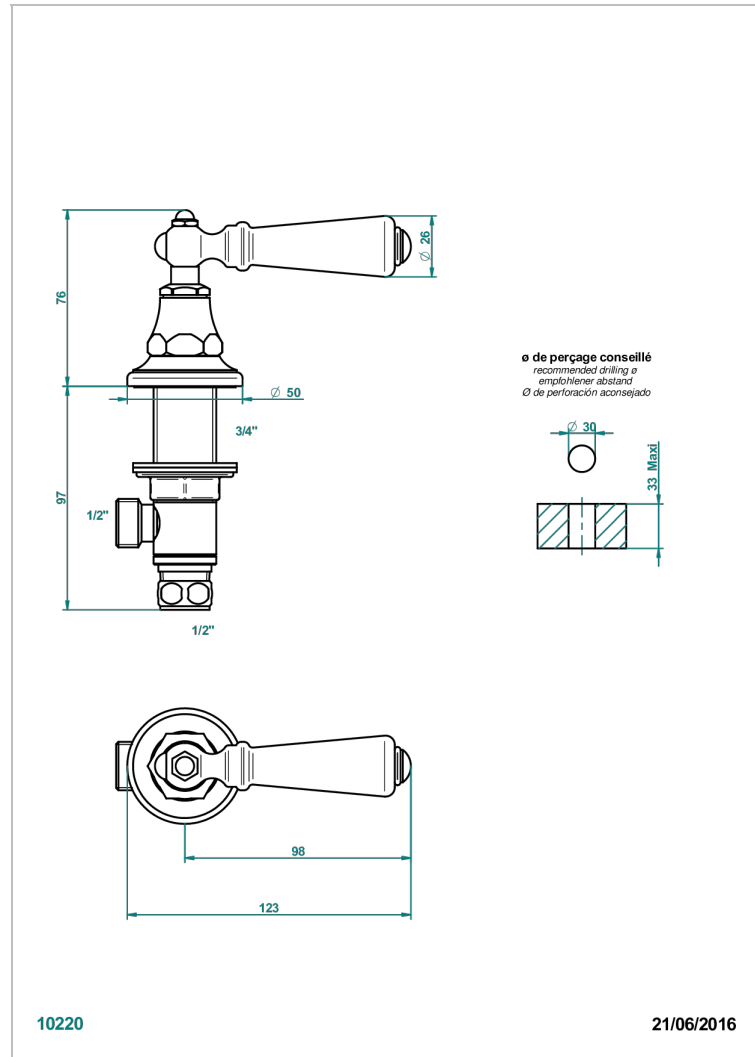

# CHARLESTON WITH LEVER

G75-35/C

Rim mounted 1/2" valve, cold

10220

21/06/2016

## CHARACTERISTIC

- Charleston with lever
- Rim mounted 1/2" valve, cold