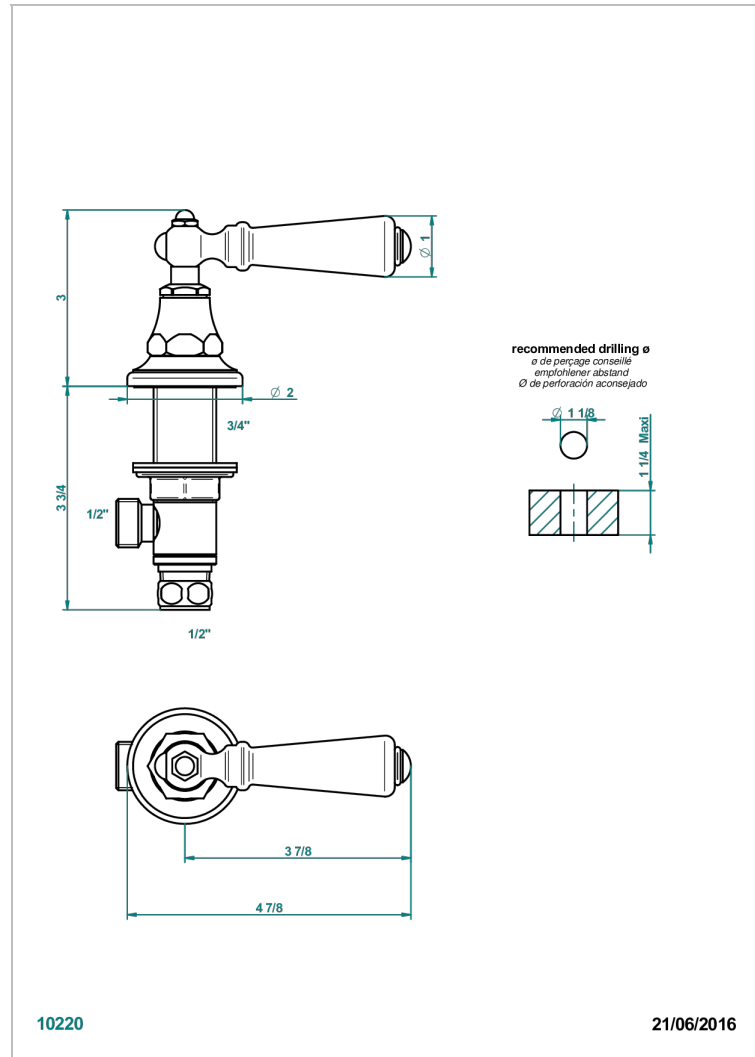

CHARLESTON WITH LEVER

G75-35/C

Rim mounted 1/2" valve, cold

CHARACTERISTIC

- Charleston with lever
- Rim mounted 1/2" valve, cold

AVAILABLE FINITIONS

Antique nickel - H28
Black ceram - D30
Blush PVD - H62
Brass color PVD - H49
Brown bronze color PVD - F33
Gold color PVD - H52