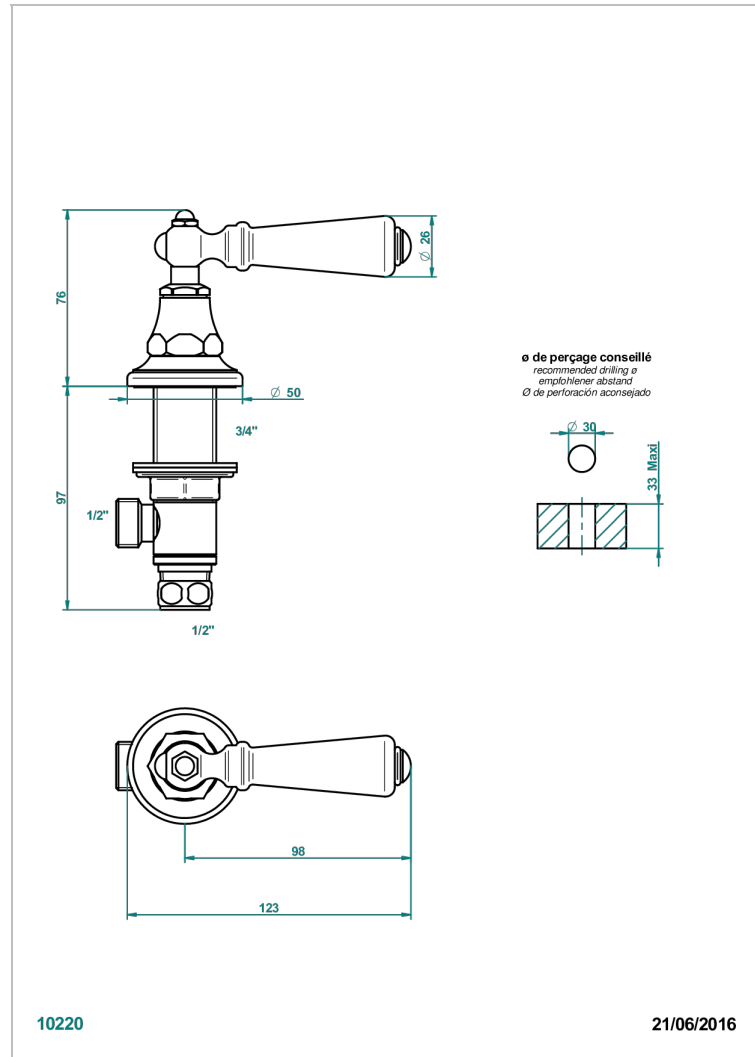

CHARLESTON WITH LEVER

G75-35/C

Rim mounted 1/2" valve, cold

THG[®]
PARIS

CHARACTERISTIC

- Charleston with lever
- Rim mounted 1/2" valve, cold

AVAILABLE FINITIONS

Antique nickel - H28
Black ceram - D30
Blush PVD - H62
Brass color PVD - H49
Brown bronze color PVD - F33
Gold color PVD - H52