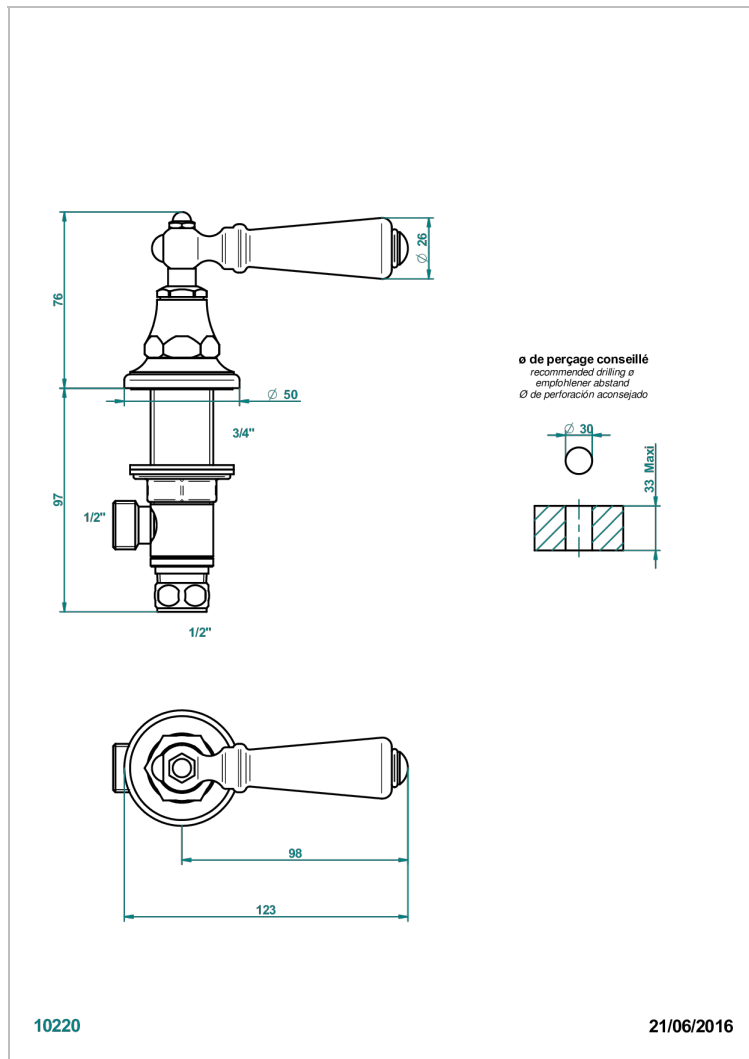

CHARLESTON WITH LEVER

G75-35/C

3/4"台式阀, 冷水阀

THG[®]
PARIS

特色

- Charleston with lever
- 3/4"台式阀, 冷水阀

可选饰面

Black ceram - D30
Blush PVD - H62
Graphite PVD - H64
Matt Umber PVD - H67
Matt blush PVD - H60
Matt graphite PVD - H65