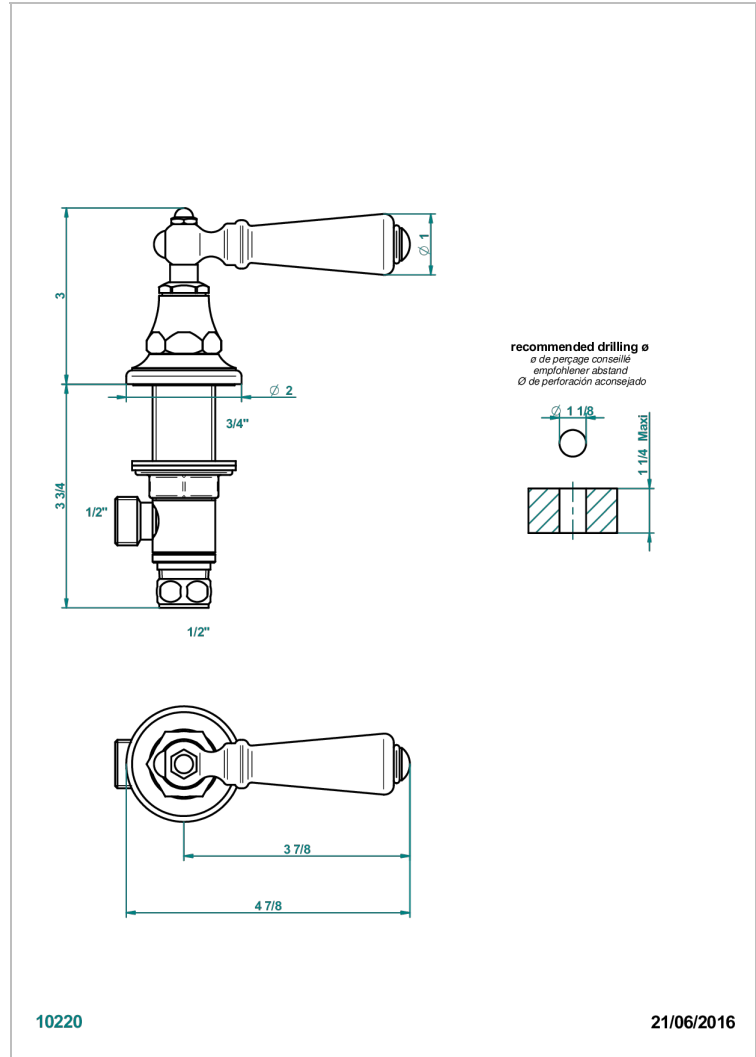

# CHARLESTON WITH LEVER

G75-35/C

Rim mounted 1/2" valve, cold

## CHARACTERISTIC

- Charleston with lever
- Rim mounted 1/2" valve, cold