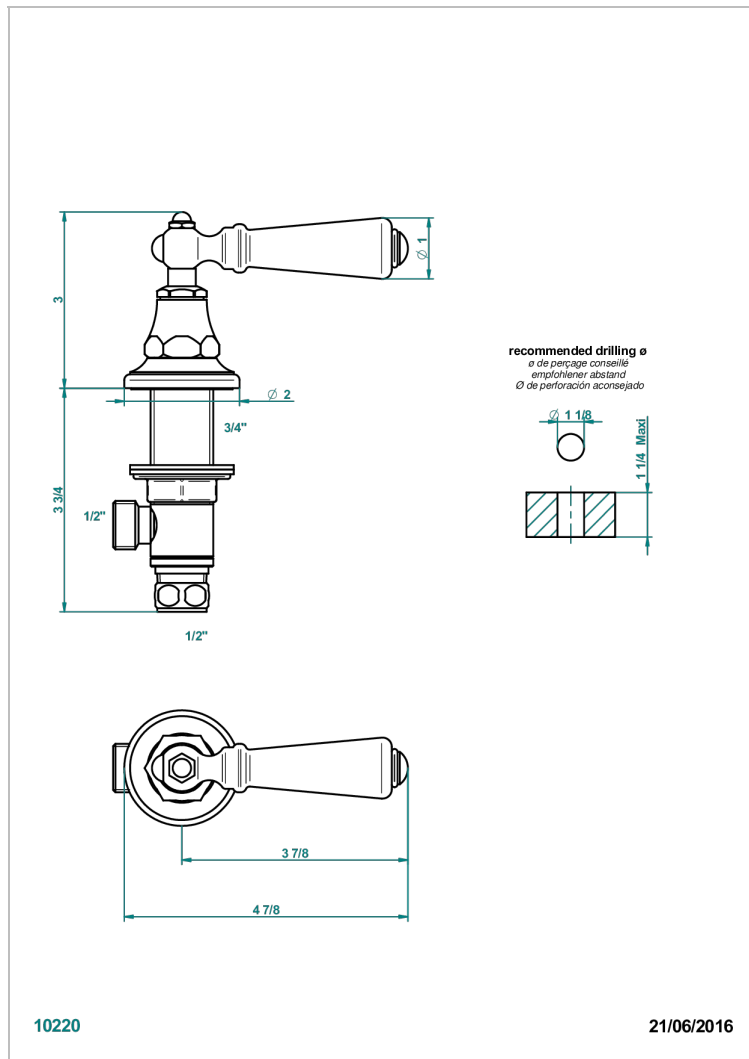

CHARLESTON WITH LEVER

G75-35/C

3/4"台式阀, 冷水阀

10220

21/06/2016

特色

- Charleston with lever
- 3/4"台式阀, 冷水阀

可选饰面