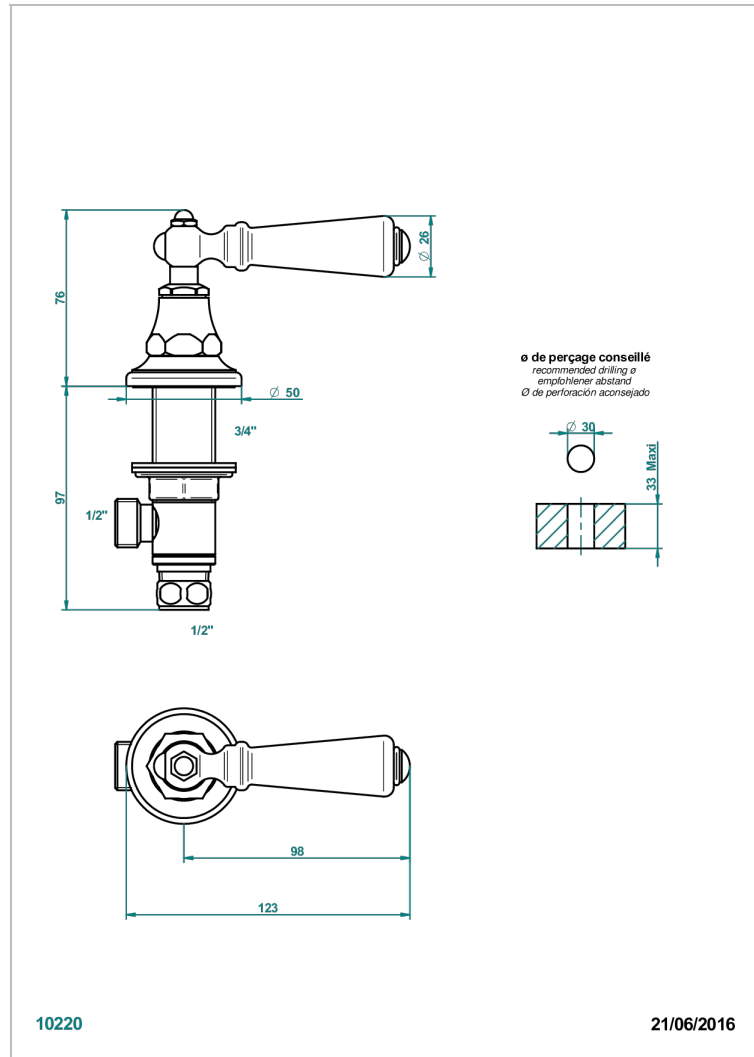

BROADWAY WITH LEVER

A04-35/C

Rim mounted 1/2" valve, cold

THG[®]
PARIS

10220

21/06/2016

CHARACTERISTIC

- Broadway with Lever
- Rim mounted 1/2" valve, cold