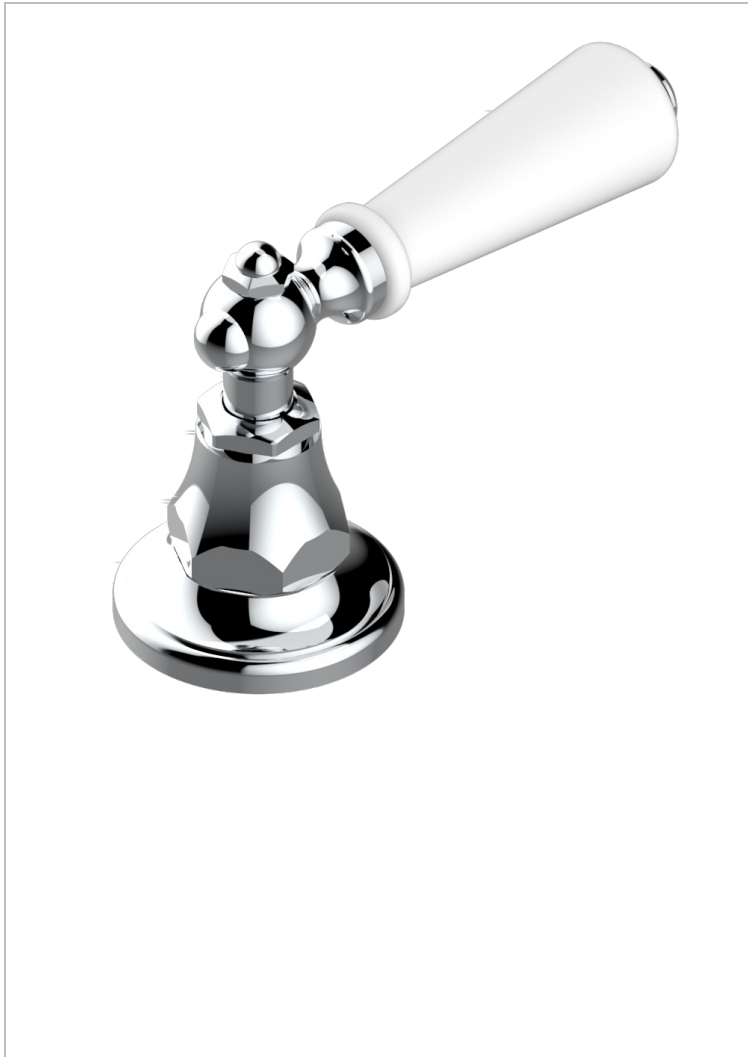

BROADWAY WITH LEVER

A04-35/C

Rim mounted 1/2" valve, cold

THG[®]
PARIS

10220

21/06/2016

CHARACTERISTIC

- Broadway with Lever
- Rim mounted 1/2" valve, cold

AVAILABLE FINITIONS

Antique nickel - H28
Black ceram - D30
Blush PVD - H62
Brass color PVD - H49
Brown bronze color PVD - F33
Gold color PVD - H52

Graphite PVD - H64
Lacquered light bronze - D01
Matt Umber PVD - H67
Matt blush PVD - H60
Matt brass color PVD - H50
Matt brown bronze color PVD - F34