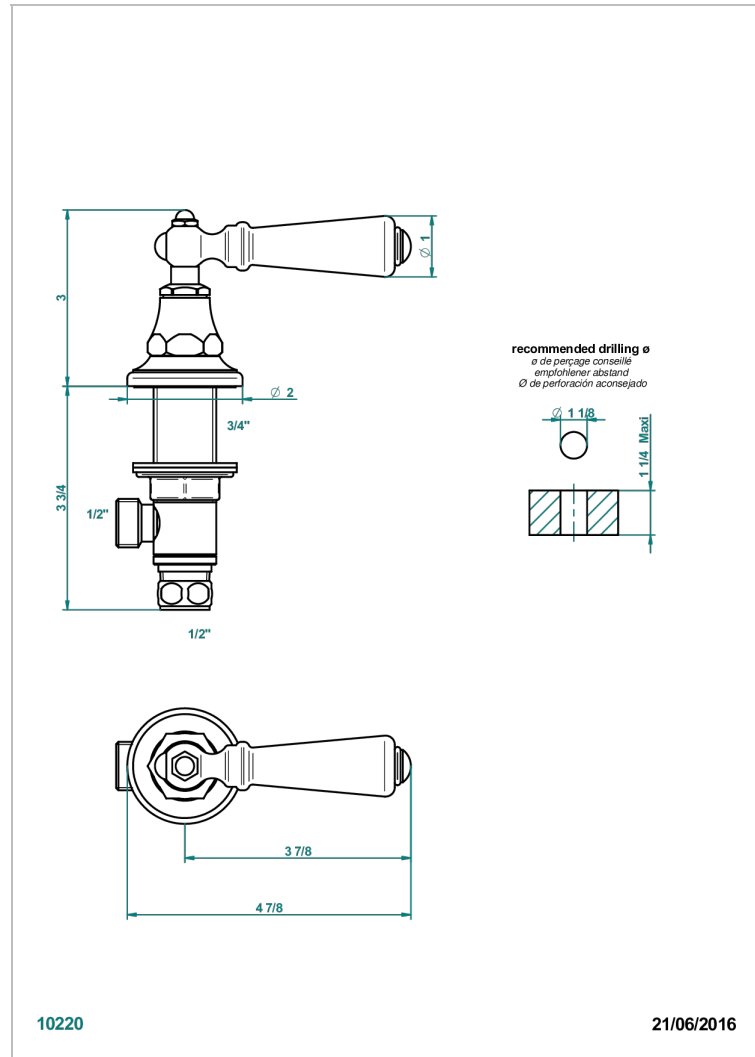

BROADWAY WITH LEVER

A04-35/C

Rim mounted 1/2" valve, cold

CHARACTERISTIC

- Broadway with Lever
- Rim mounted 1/2" valve, cold

AVAILABLE FINITIONS

Antique nickel - H28
Black ceram - D30
Blush PVD - H62
Brass color PVD - H49
Brown bronze color PVD - F33
Gold color PVD - H52