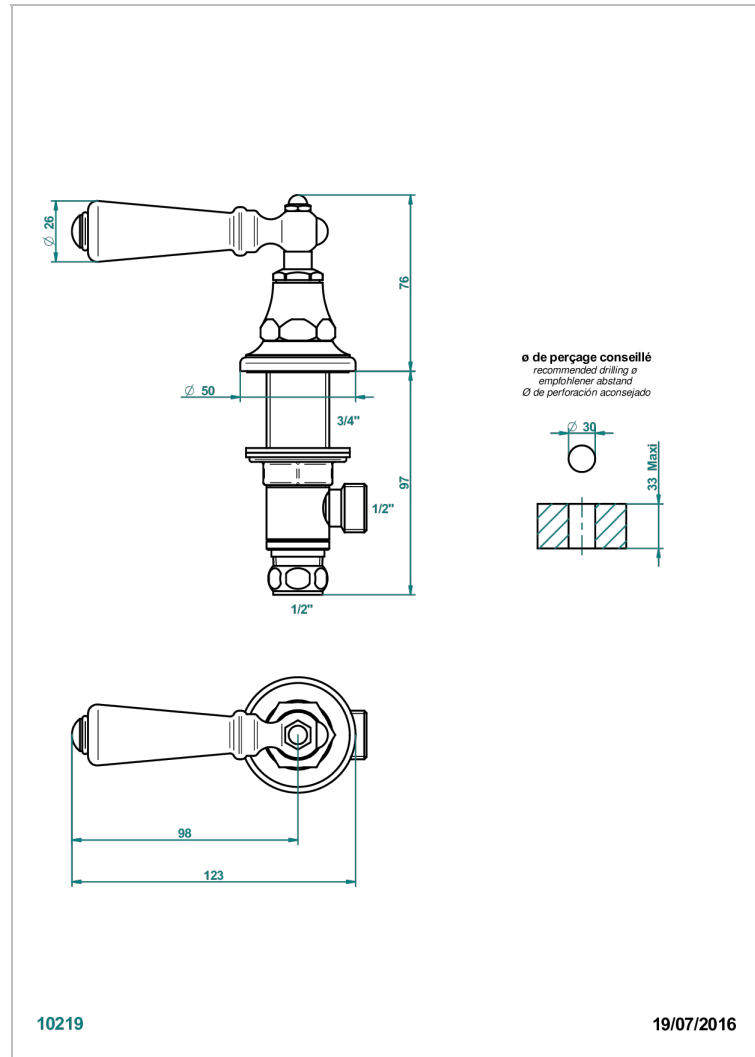

CHARLESTON WITH LEVER

G75-35/H

Rim mounted 1/2" valve, hot

10219

19/07/2016

CHARACTERISTIC

- Charleston with lever
- Rim mounted 1/2" valve, hot

AVAILABLE FINITIONS