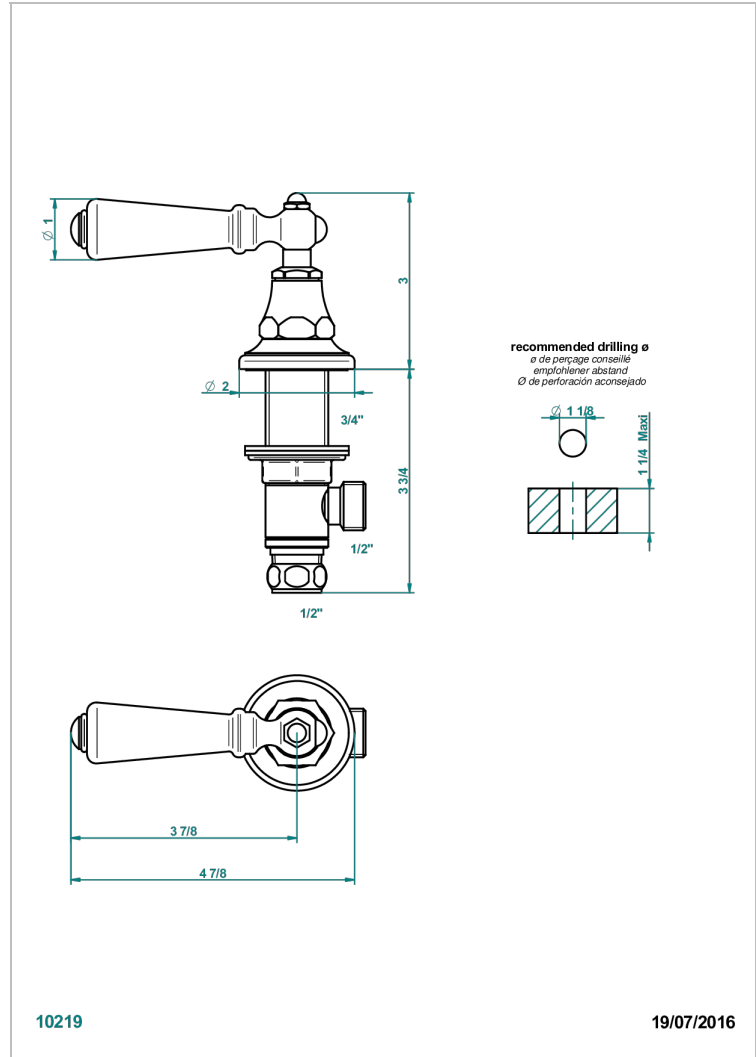

# CHARLESTON WITH LEVER

G75-35/H

Rim mounted 1/2" valve, hot

## CHARACTERISTIC

- Charleston with lever
- Rim mounted 1/2" valve, hot