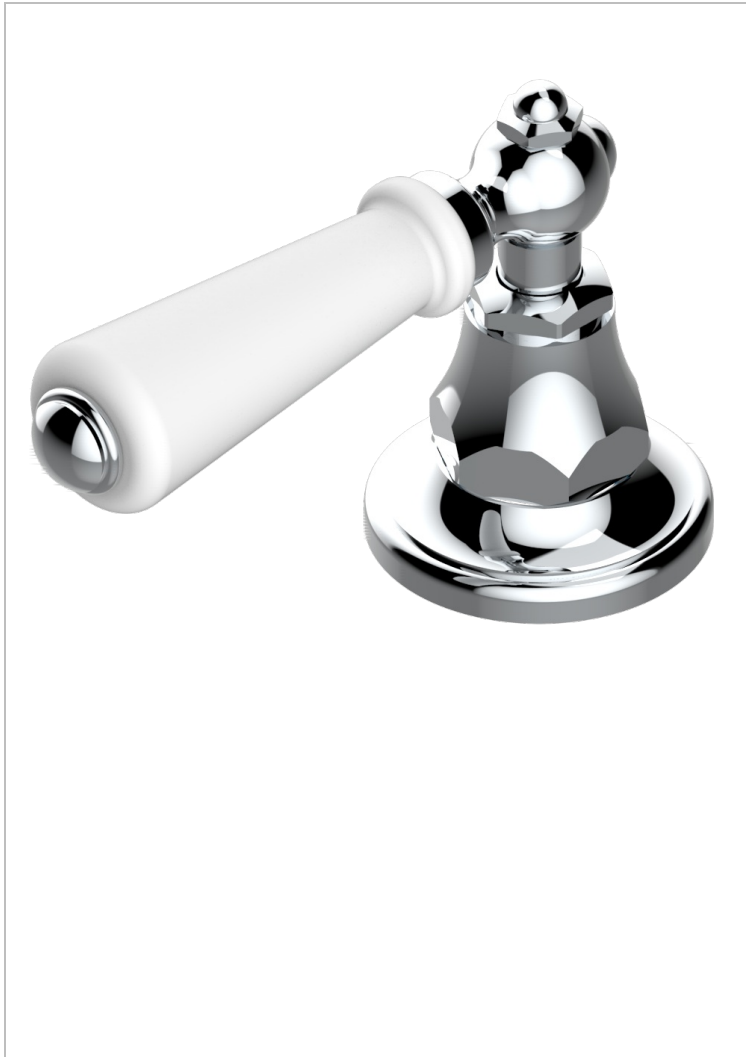

BROADWAY WITH LEVER

A04-35/H

Rim mounted 1/2" valve, hot

CHARACTERISTIC

- Broadway with Lever
- Rim mounted 1/2" valve, hot

AVAILABLE FINITIONS

Antique nickel - H28
Black ceram - D30
Blush PVD - H62
Brass color PVD - H49
Brown bronze color PVD - F33
Gold color PVD - H52

Graphite PVD - H64
Lacquered light bronze - D01
Matt Umber PVD - H67
Matt blush PVD - H60
Matt brass color PVD - H50
Matt brown bronze color PVD - F34

Matt chrome - C02
Matt gold - F07
Matt gold color PVD - H53
Matt graphite PVD - H65
Matt nickel (color finish) - C01
Matt nickel color PVD - H56

Natural smoked Brass - A13
Nickel color PVD - H55
Polished chrome (color finish) - A02
Polished chrome / Polished gold (color finish) - G02
Polished gold (color finish) - F01
Polished nickel - B01

Soft gold - F30
Soft matt gold - F31
Umber PVD - H66
Varnished matt antique red copper (color finish) - H07