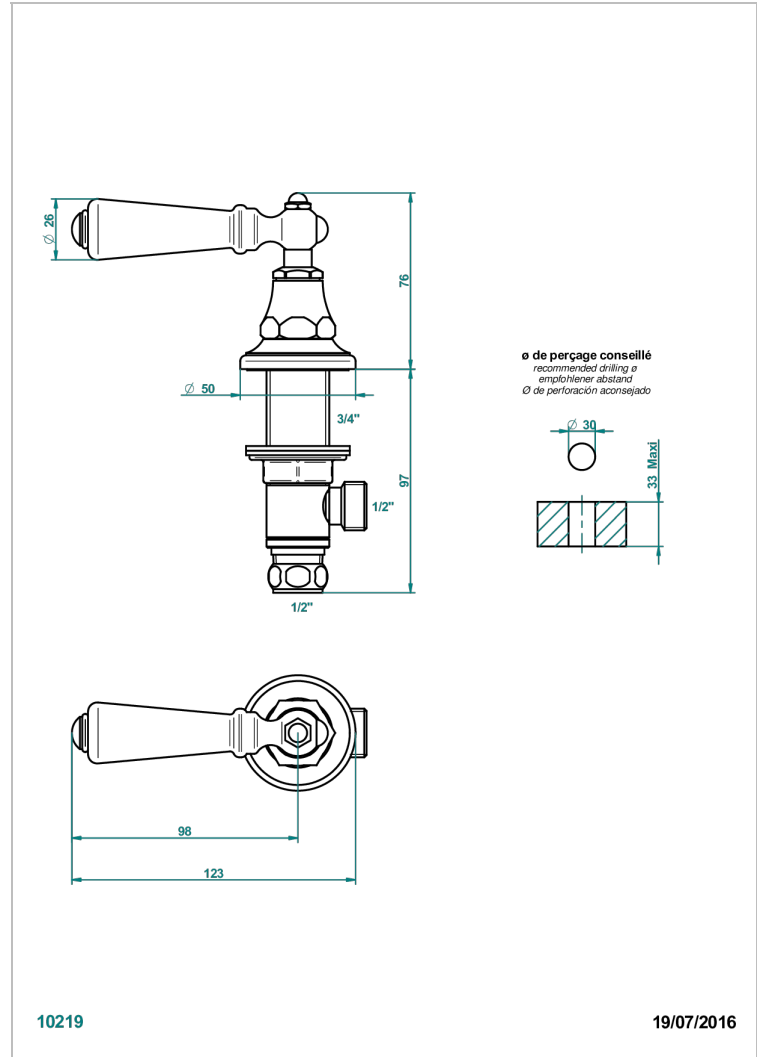

BROADWAY WITH LEVER

A04-35/H

Rim mounted 1/2" valve, hot

CHARACTERISTIC

- Broadway with Lever
- Rim mounted 1/2" valve, hot

AVAILABLE FINITIONS

Antique nickel - H28
Black ceram - D30
Blush PVD - H62
Brass color PVD - H49
Brown bronze color PVD - F33
Gold color PVD - H52