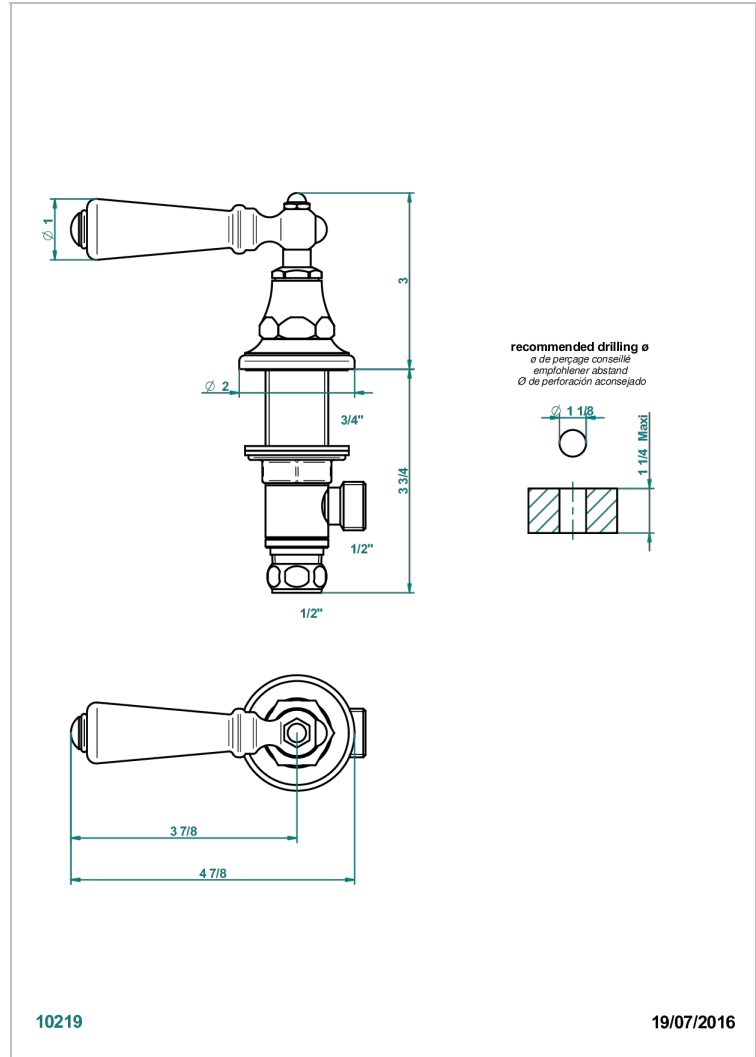

BROADWAY WITH LEVER

A04-35/H

Rim mounted 1/2" valve, hot

CHARACTERISTIC

- Broadway with Lever
- Rim mounted 1/2" valve, hot

AVAILABLE FINITIONS

Antique nickel - H28
Black ceram - D30
Blush PVD - H62
Brass color PVD - H49
Brown bronze color PVD - F33
Gold color PVD - H52