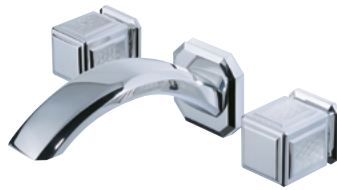

Available for basins, showers and baths, with a coordinated accessories line, this series is available in a wide choice of finishes, including chrome, gold, soft gold, nickel, rhodium silver and rose gold.

LALIQUE

MÉTROPOLIS COLLECTION

THG
P A R I S

Ref. A2A Métropolis cristal clair - A2B Métropolis cristal clair à manettes
Ref. A2L Métropolis cristal noir - A2M Métropolis cristal noir à manettes

MORE INFORMATION ON THE WHOLE COLLECTION

Available in 23 colours

A2A.151
Rim mounted 3-hole basin mixer
Cristal clair

A2A.40G
Wall mounted 3-hole basin mixer
Cristal clair

A2B.151
Rim mounted 3-hole basin mixer
Cristal clair à manettes

A2L.151
Rim mounted 3-hole basin mixer
Cristal noir