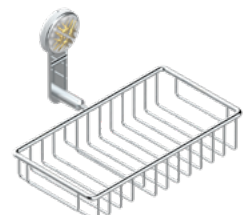

**517**  
Porte-peignoir  
Robe hook

**520/60**  
Porte-serviette  
Single towel rail

**546**  
Coupe murale Ø100 mm  
Wall mounted soap dish, ø 100 mm

**613**  
Distributeur de savon  
Soap dispenser

**536**  
Porte-verre mural  
Wall mounted tumbler