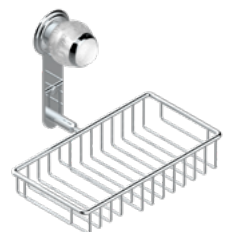

2620
Porte-savon fil
Net soap dish