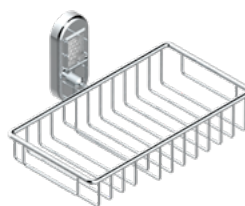

2620
Porte-savon fil
Net soap dish