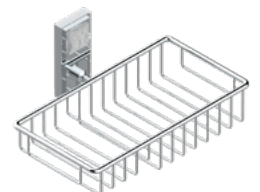

2620

Porte-savon fil
Net soap dish