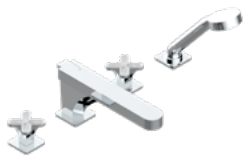

BAIN | BATH

112BSG
Mélangeur de bain avec douchette
Bath mixer with handshower