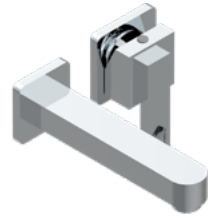

6541B+5840/MA
Ensemble mitigeur de lavabo mural
Wall mounted basin mixer set