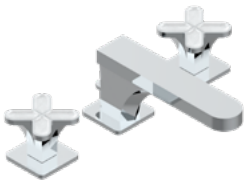

PROFIL

A6G CRISTAL CLAIR
CLEAR CRYSTAL

A6H CRISTAL CLAIR À MANETTES
CLEAR CRYSTAL WITH LEVER HANDLES

LAVABO | BASIN

151
Mélangeur de lavabo avec vidage
Basin mixer with waste