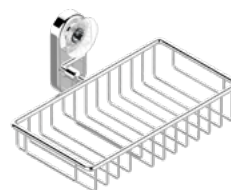

**520/60**  
Porte-serviette  
Single towel rail

**546**  
Coupe murale Ø100 mm  
Wall mounted soap dish, ø 100 mm

**500**  
Porte-savon  
Soap dish

**536**  
Porte-verre mural  
Wall mounted tumbler

**2620**  
Porte-savon fil  
Net soap dish