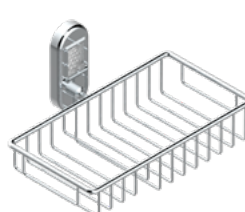

2620
Porte-savon fil
Net soap dish