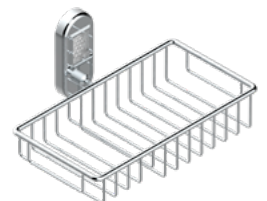

2620
Porte-savon fil
Net soap dish