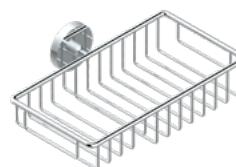

**514/60**  
Porte-serviette  
Single towel rail

**544**  
Coupe porte-savon Ø100 mm  
Soap dish Ø100 mm

**500**  
Porte-savon  
Soap dish

**536**  
Porte-verre mural  
Wall mounted tumbler

**2620**  
Porte-savon fil  
Net soap dish