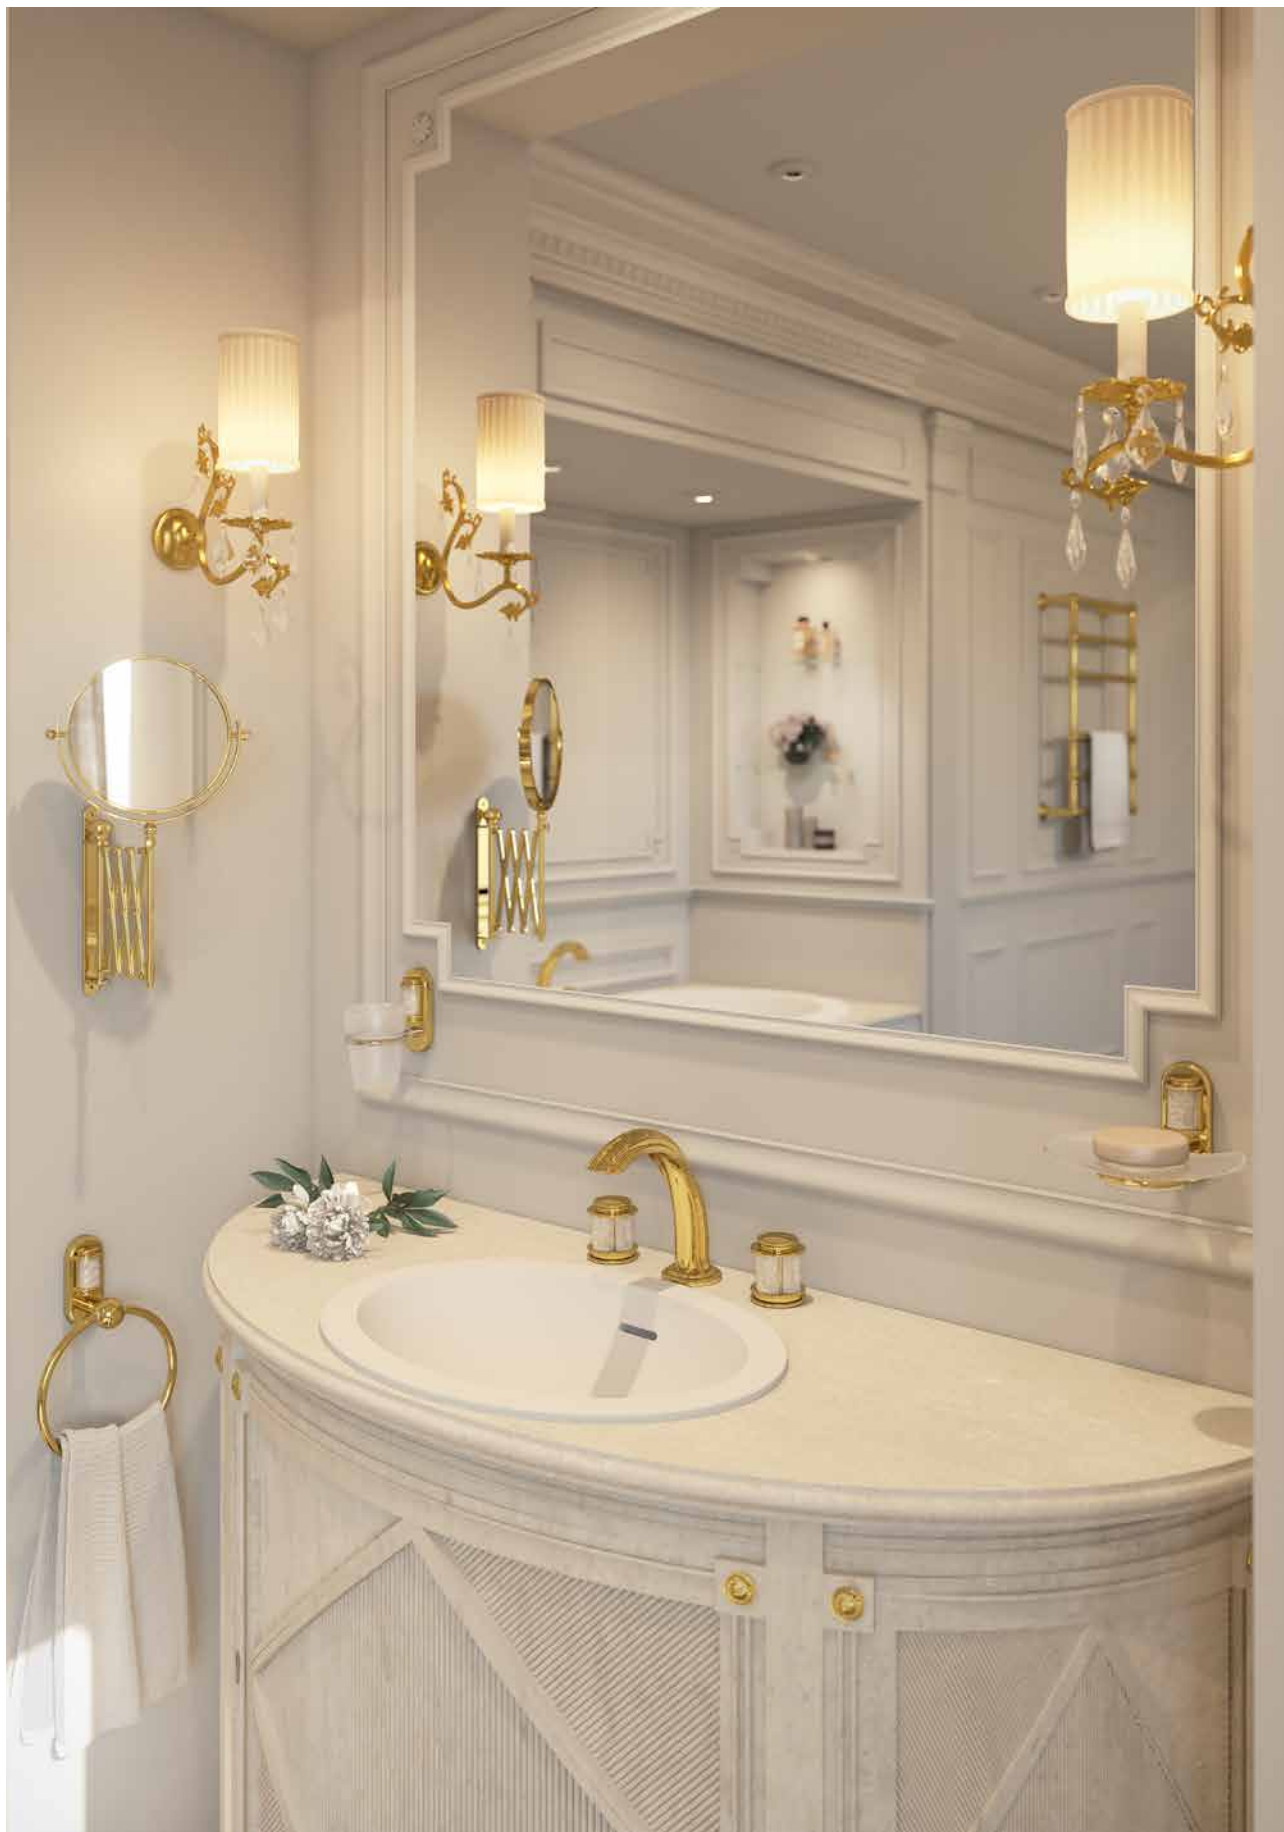

## A SENSORY EXPERIENCE

As if delicately placed on the tap, the two crystal apples are accompanied by a curved spout, like a tree branch. Made of clear satin or gold crystal, they are the result of perfectly mastered manual skills. The faucets, designed for a sensory experience, are also smooth and soft to the touch.

# ANGE

La collection Ange met en lumière l'ornementation classique des angelots et le savoir-faire ancestral du cristal par la maison Lalique.

The Ange collection highlights the classic ornament of the cherubs and Lalique's ancestral expertise in crystal.

**A2G**  
Collection ANGE  
ANGE collection