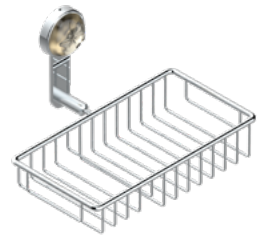

**520/45**  
Porte-serviette  
Single towel rail

**544GM**  
Coupe porte-savon  
Soap dish

**500**  
Porte-savon  
Soap dish

**536**  
Porte-verre mural  
Wall mounted tumbler

**2620**  
Porte-savon fil  
Net soap dish