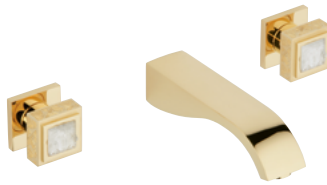

MASQUE DE FEMME COLLECTION

Ref. A2R Masque de Femme lunaire - A2S Masque de Femme solaire

Ref. A2T Masque de Femme métal gravé - A2U Masque de Femme métal lisse

THE PRECIOUS SPARKLE OF CRYSTAL

This collection is an ode to women and the expertise of the crystal company. The « Masque de Femme » model was originally created by René Lalique in 1935 for the order of a private consumer, Mr. Coutard. It can also be found notably in the bathrooms of the Lalique villa. The engraved, sculpted and coloured versions of this collection are array of female temperaments and personalities.

Available for basins, showers and baths, with a coordinated accessories line, this series is available in a wide choice of finishes, including chrome, gold, soft gold, nickel, rhodium silver and rose gold.

LALIQUE

MASQUE DE FEMME COLLECTION

Ref. A2R Masque de Femme lunaire - A2S Masque de Femme solaire
Ref. A2T Masque de Femme métal gravé - A2U Masque de Femme métal lisse

MORE INFORMATION ON THE WHOLE COLLECTION

Available in 16 colours

A2T.151
Wall mounted 3-hole basin mixer
Métal gravé

A2T.40G
Wall mounted 3-hole bath mixer
Métal gravé

A2T.538AC
Wall mounted WC paper holder
Métal gravé

A2S.151
Wall mounted 3-hole basin mixer
Solaire