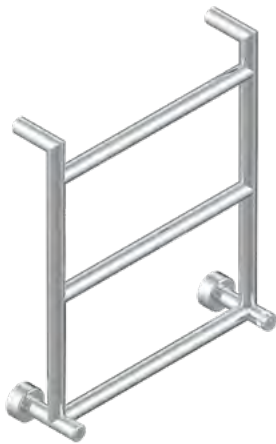

COMFORT, SAFETY AND AESTHETICS

HYDRONIC VERSION

The THG Paris hydronic towel warmer is powered by hot water from the central heating system.

It has shut-off and control valves to optimize heat distribution. These valves can be decorated with THG Paris stylised crosspieces (143 models available) and match your THG Paris fittings.

Power: 50 to 200 W

CONTEMPORARY TOWEL WARMERS

Contemporary round and Contemporary square models

THG[®]
P A R I S

MORE INFORMATION ON CONTEMPORARY MODELS

Available in 21 colors

B6B.TWR3H.A02
Contemporary round towel warmer, 3 rails,
hydronic version, Chrome finish

B6B.TWR4E.C01
Contemporary round towel warmer, 4 rails,
electric version, Matt nickel finish

B6B.TWR6H.F34
Contemporary round towel warmer, 3 rails,
hydronic version, Matt brown bronze PVD finish

B6B.TWS4H.A02
Contemporary square towel warmer, 4 rails,
hydronic version, Chrome finish

B6B.TWS5E.C01
Contemporary square towel warmer, 5 rails,
electric version, Matt nickel finish

B6B.TWS6H.H34
Contemporary square towel warmer, 6 rails,
hydronic version, Matt brown bronze PVD finish