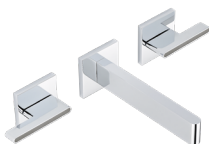

# ICON-X COLLECTION

THG<sup>®</sup>  
P A R I S

**ICON-X METAL**  
U7G Metal / U7H Metal levers

**ICON-X METAL INSERT**  
U7J I Metal insert / U7K Metal insert levers

**ICON-X TITANIUM**  
U7L Titanium / U7M Titanium levers

**ICON-X CARBON GOLD**  
U7S Carbon gold / U7T Carbon gold levers

**U7G.151.A02**  
Basin mixer

**U7G.6500.A02**  
Single lever basin mixer

**U7K.40GB.GH3**  
Wall basin mixer

**U7J.6541.GH2**  
Wall mounted basin mixer