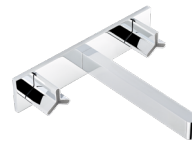

U7L.41SGBP22.A02
Wall mounted bath
mixer on plate