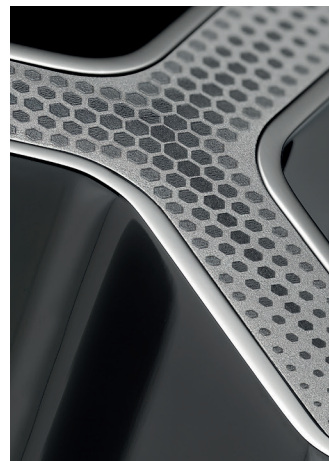

ICON-X COLLECTION

Design by Studio F. A. Porsche

THG®
PARIS

Prof. Ferdinand Alexander's philosophy, illustrating the symbiosis between functionality and design, has never resonated as much as with this new collection of fittings, an engineering in essence. Thus, ICON-X alone embodies the shared values of the two Houses, and offers a functional and sensitive experience, a claimed Art de Vivre.

STUDIO F. A. PORSCHE

Design must be honest - these four words spoken by the founder, Ferdinand Alexander Porsche, get to the heart of our thinking. They mean that design is not simply decoration or superficial beautification, but rather the perfect symbiosis of form and function.